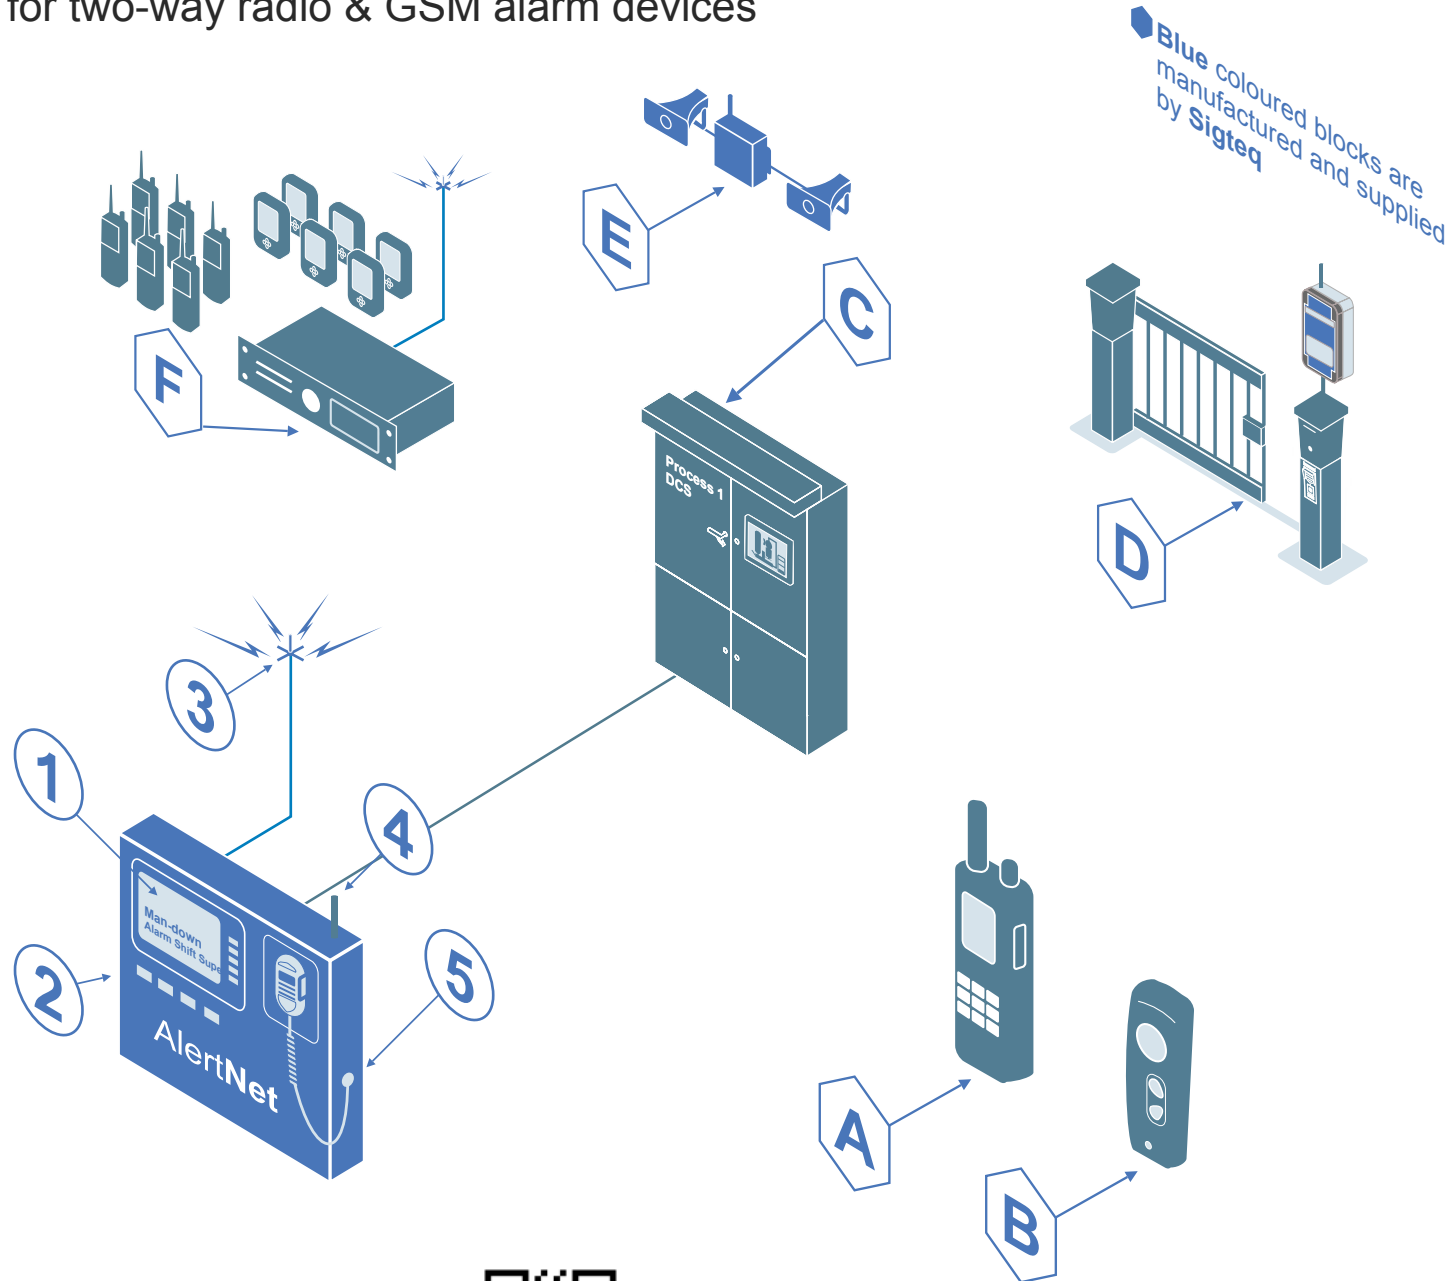

# AlertNet: Man-down / Lone-worker Monitor

for two-way radio & GSM alarm devices

The **AlertNet** all-in-one lone-worker / man-down system provides an automated response to personal alarms. Including man-down, panic or threat. It is ideally suited to highly automated facilities with reduced man-power, remote installations or hazardous operations.

Alarms received are displayed with the originators identity and alarm type. The (optional) **emergency team** call-out facility will notify responders, by text message via pagers, cell-phone or radio, both on or off site.

The system includes an **emergency-stop** facility for critical plant equipment, Also a gate / barrier over-ride to allow emergency access. The solution can be customised to work with existing site radio and paging or be part of a complete emergency response solution.

### Supported Systems & Functions

- A = Two-way Radio - Conventional & Digital
- B = GSM Lone-worker / Man-down devices
- C = Emergency Stop for Plant & Machinery
- D = Controlled Access
- E = Remote Sounders / Voice announcements
- F = Complete Radio / Paging Solutions